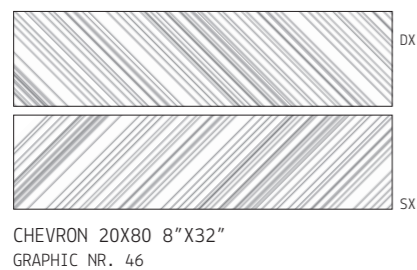

IN OGNI SCATOLA CI SONO 3 PEZZI DESTRI E 3 PZ SINISTRI.
IN EVERY BOX THERE ARE 3 RIGHT PIECES AND 3 LEFT PIECES.

SCB GROUTS

SCB	colori stucchi consigliati / advised grouts colors
SUPERCLASSICA SCB	Kerakoll 06
PATH VERDE	Kerakoll 18
PATH BIANCO	Kerakoll 02
PLI VERDE	Kerakoll 18
PLI BIANCO	Kerakoll 02