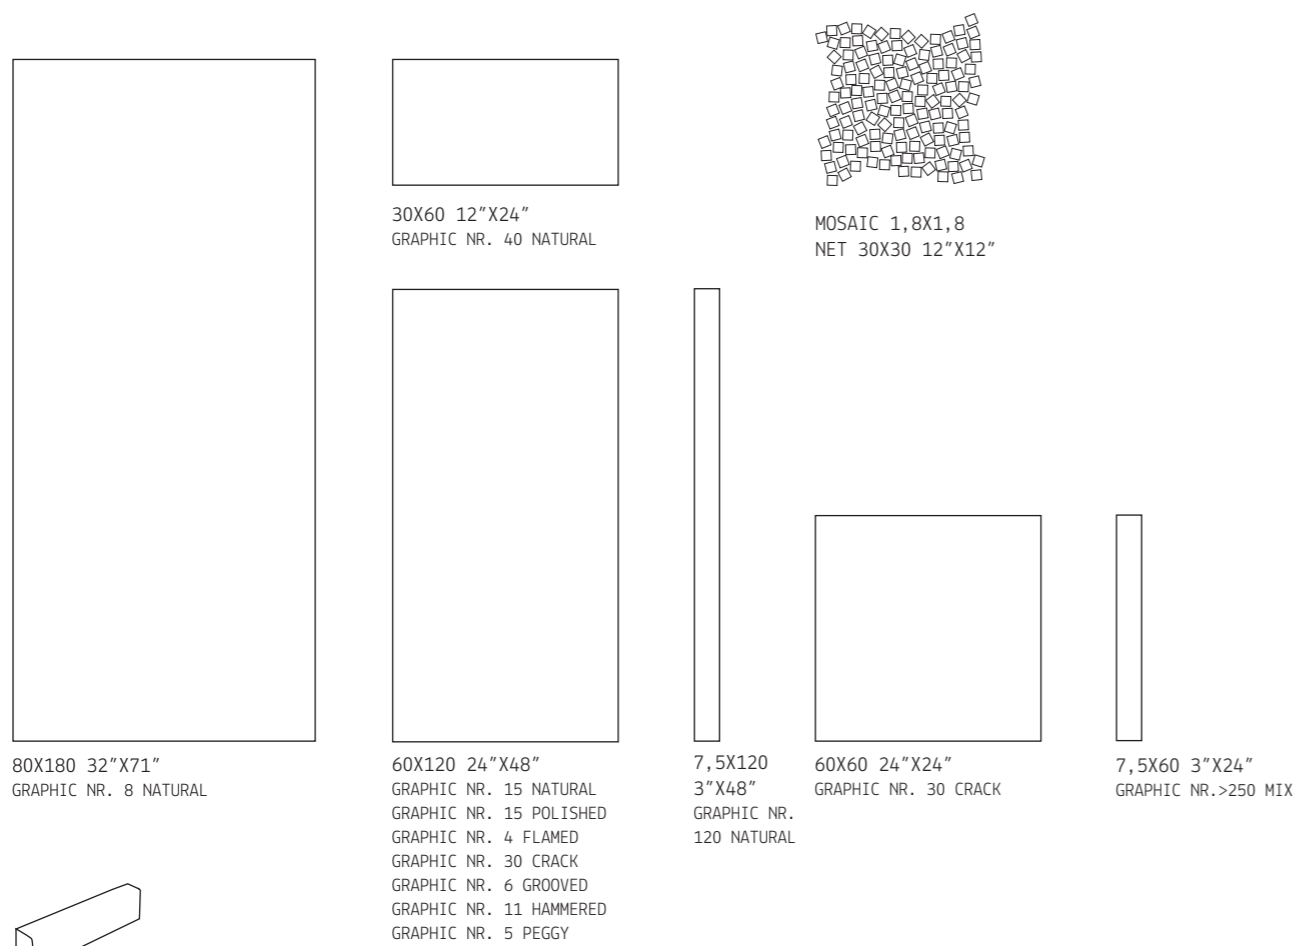

IN OGNI SCATOLA CI SONO 3 PEZZI DESTRI E 3 PZ SINISTRI.
IN EVERY BOX THERE ARE 3 RIGHT PIECES AND 3 LEFT PIECES.

SCB GROUTS

SCB	colori stucchi consigliati / advised grouts colors
SUPERCLASSICA SCB	Kerakoll 06
PATH VERDE	Kerakoll 18
PATH BIANCO	Kerakoll 02
PLI VERDE	Kerakoll 18
PLI BIANCO	Kerakoll 02